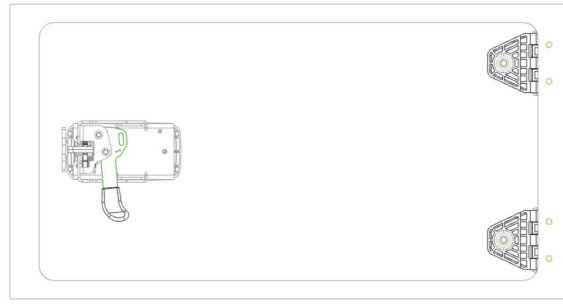

Door Systems

Providing the Big Picture Solutions!

Door System 1:

Personnel Door; Exterior Pull Handle - Direct Release, Direct On-Latch - Inside Release (PKE)

- 020-0870 Power Locking Pull Handle with Capacitive Sensor - PKE (Passive Keyless Entry)
- 050-1900 8mm Single Rotary Latch

Door System 3:

Personnel Door; Exterior Paddle Handle - Direct Release, Direct On-Latch - Inside Release

- 030-7100 Caraloc Paddle Handle (Plastic)
- 050-0700 12mm Single Rotor Latch

Door System 5:

Compartment Door; Exterior Push Button Handle - Remote Release