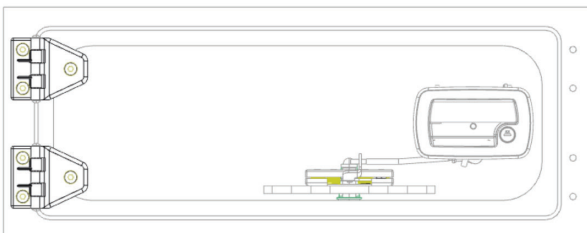

Door System 3:

Personnel Door; Exterior Paddle Handle - Direct Release, Direct On-Latch - Inside Release

- 030-7100 Caraloc Paddle Handle (Plastic)
- 050-0700 12mm Single Rotor Latch

Door System 5:

Compartment Door; Exterior Push Button Handle - Remote Release

- 030-1450 Two-Point Paddle Handle
- 050-0103 Two Rotor Latch Two Position Intertrip

Door System 2:

Personnel Door; Exterior Pull Handle - Remote Release, Direct On-Latch - Inside Release

- ☛ 020-0800 Flush Mount Pull Handle
- ☛ 050-1900 8mm Single Rotary Latch