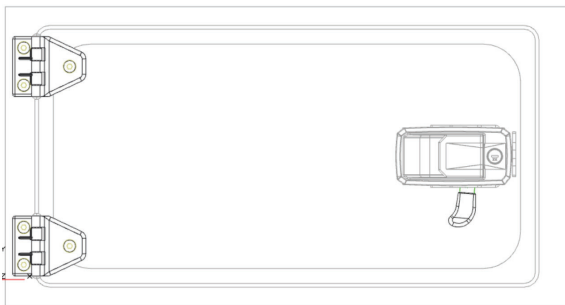

Door Systems

Providing the Big Picture Solutions!

Door System 1:

Personnel Door; Exterior Pull Handle - Direct Release, Direct On-Latch - Inside Release (PKE)

- 020-0870 Power Locking Pull Handle with Capacitive Sensor - PKE (Passive Keyless Entry)
- 050-1900 8mm Single Rotary Latch

Door System 3:

Personnel Door; Exterior Paddle Handle - Direct Release, Direct On-Latch - Inside Release

- 030-7100 Caraloc Paddle Handle (Plastic)
- 050-0700 12mm Single Rotor Latch

Door System 5:

Compartment Door; Exterior Push Button Handle - Remote Release

- 030-1450 Two-Point Paddle Handle
- 050-0103 Two Rotor Latch Two Position Intertrip

Door System 2:

Personnel Door; Exterior Pull Handle - Remote Release, Direct On-Latch - Inside Release

- ☛ 020-0800 Flush Mount Pull Handle
- ☛ 050-1900 8mm Single Rotary Latch