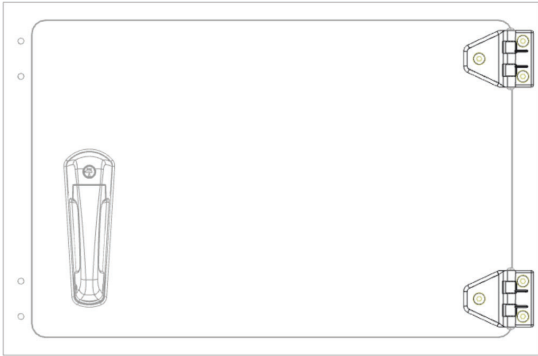

Door System 3:

Personnel Door; Exterior Paddle Handle - Direct Release, Direct On-Latch - Inside Release

- 030-7100 Caraloc Paddle Handle (Plastic)
- 050-0700 12mm Single Rotor Latch

Door System 5:

Compartment Door; Exterior Push Button Handle - Remote Release

- 030-1450 Two-Point Paddle Handle
- 050-0103 Two Rotor Latch Two Position Intertrip

Door System 2:

Personnel Door; Exterior Pull Handle - Remote Release, Direct On-Latch - Inside Release

- ☛ 020-0800 Flush Mount Pull Handle
- ☛ 050-1900 8mm Single Rotary Latch