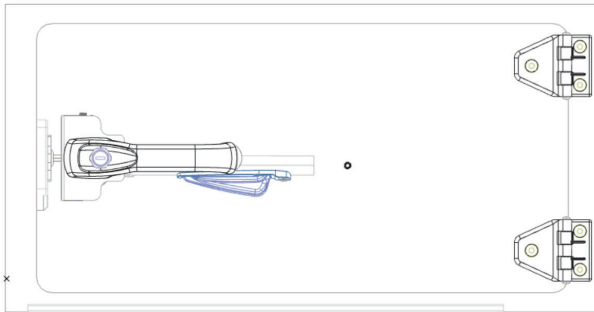

- 030-1450 Two-Point Paddle Handle
- 050-0103 Two Rotor Latch Two Position Intertrip

Door System 2:

Personnel Door; Exterior Pull Handle - Remote Release, Direct On-Latch - Inside Release

- ☛ 020-0800 Flush Mount Pull Handle
- ☛ 050-1900 8mm Single Rotary Latch

Door System 4:

Personnel Door; Exterior Push Button Handle - Direct Release, Remote Inside Release (RKE)

- ☛ 040-7400 e-LOCK Push Button Handle
- ☛ 050-1900 8mm Single Rotary Latch
- ☛ 020-7300 Remote Squeeze Release