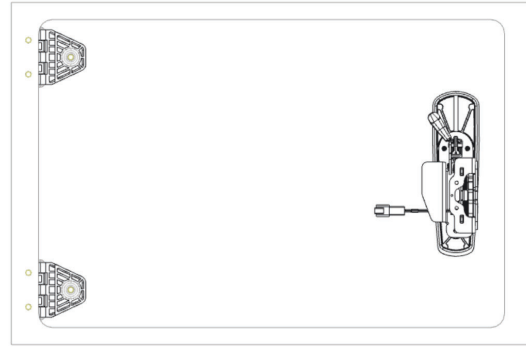

Door Systems

Providing the Big Picture Solutions!

Door System 1:

Personnel Door; Exterior Pull Handle - Direct Release, Direct On-Latch - Inside Release (PKE)

- 020-0870 Power Locking Pull Handle with Capacitive Sensor - PKE (Passive Keyless Entry)
- 050-1900 8mm Single Rotary Latch

Door System 3:

Personnel Door; Exterior Paddle Handle - Direct Release, Direct On-Latch - Inside Release

- 030-7100 Caraloc Paddle Handle (Plastic)
- 050-0700 12mm Single Rotor Latch

Door System 5:

Compartment Door; Exterior Push Button Handle - Remote Release