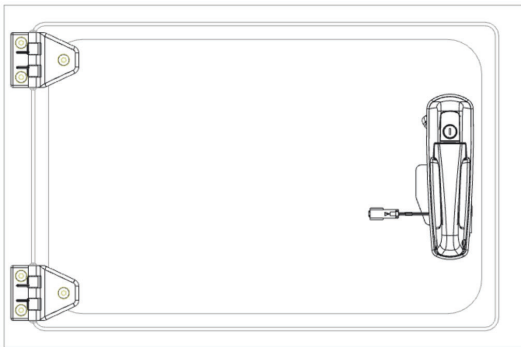

Door Systems

Providing the Big Picture Solutions!

Door System 1:

Personnel Door; Exterior Pull Handle - Direct Release, Direct On-Latch - Inside Release (PKE)

- 020-0870 Power Locking Pull Handle with Capacitive Sensor - PKE (Passive Keyless Entry)
- 050-1900 8mm Single Rotary Latch

Door System 3:

Personnel Door; Exterior Paddle Handle - Direct Release, Direct On-Latch - Inside Release

- 030-7100 Caraloc Paddle Handle (Plastic)
- 050-0700 12mm Single Rotor Latch

Door System 5:

Compartment Door; Exterior Push Button Handle - Remote Release

- 030-1450 Two-Point Paddle Handle
- 050-0103 Two Rotor Latch Two Position Intertrip

Door System 2:

Personnel Door; Exterior Pull Handle - Remote Release, Direct On-Latch - Inside Release

- ☛ 020-0800 Flush Mount Pull Handle
- ☛ 050-1900 8mm Single Rotary Latch