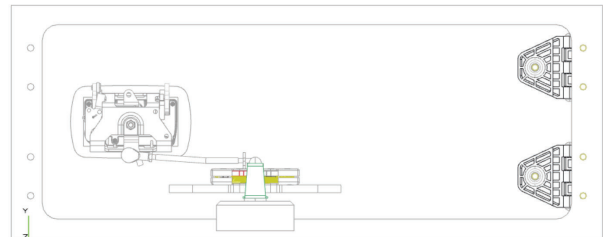

Door System 3:

Personnel Door; Exterior Paddle Handle - Direct Release, Direct On-Latch - Inside Release

- 030-7100 Caraloc Paddle Handle (Plastic)
- 050-0700 12mm Single Rotor Latch

Door System 5:

Compartment Door; Exterior Push Button Handle - Remote Release

- 030-1450 Two-Point Paddle Handle
- 050-0103 Two Rotor Latch Two Position Intertrip

Door System 2:

Personnel Door; Exterior Pull Handle - Remote Release, Direct On-Latch - Inside Release

- ☛ 020-0800 Flush Mount Pull Handle
- ☛ 050-1900 8mm Single Rotary Latch