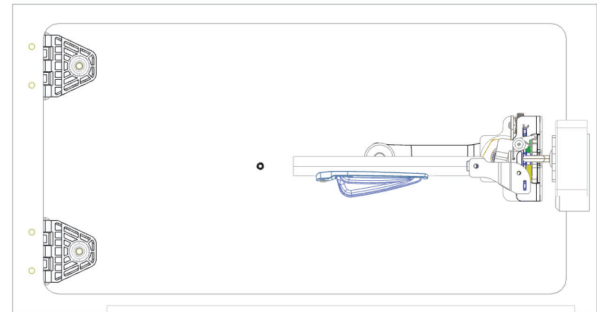

Door System 3:

Personnel Door; Exterior Paddle Handle - Direct Release, Direct On-Latch - Inside Release

- 030-7100 Caraloc Paddle Handle (Plastic)
- 050-0700 12mm Single Rotor Latch

Door System 5:

Compartment Door; Exterior Push Button Handle - Remote Release

- 030-1450 Two-Point Paddle Handle
- 050-0103 Two Rotor Latch Two Position Intertrip

Door System 2:

Personnel Door; Exterior Pull Handle - Remote Release, Direct On-Latch - Inside Release

- ☛ 020-0800 Flush Mount Pull Handle
- ☛ 050-1900 8mm Single Rotary Latch

Door System 4:

Personnel Door; Exterior Push Button Handle - Direct Release, Remote Inside Release (RKE)

- ☛ 040-7400 e-LOCK Push Button Handle
- ☛ 050-1900 8mm Single Rotary Latch
- ☛ 020-7300 Remote Squeeze Release